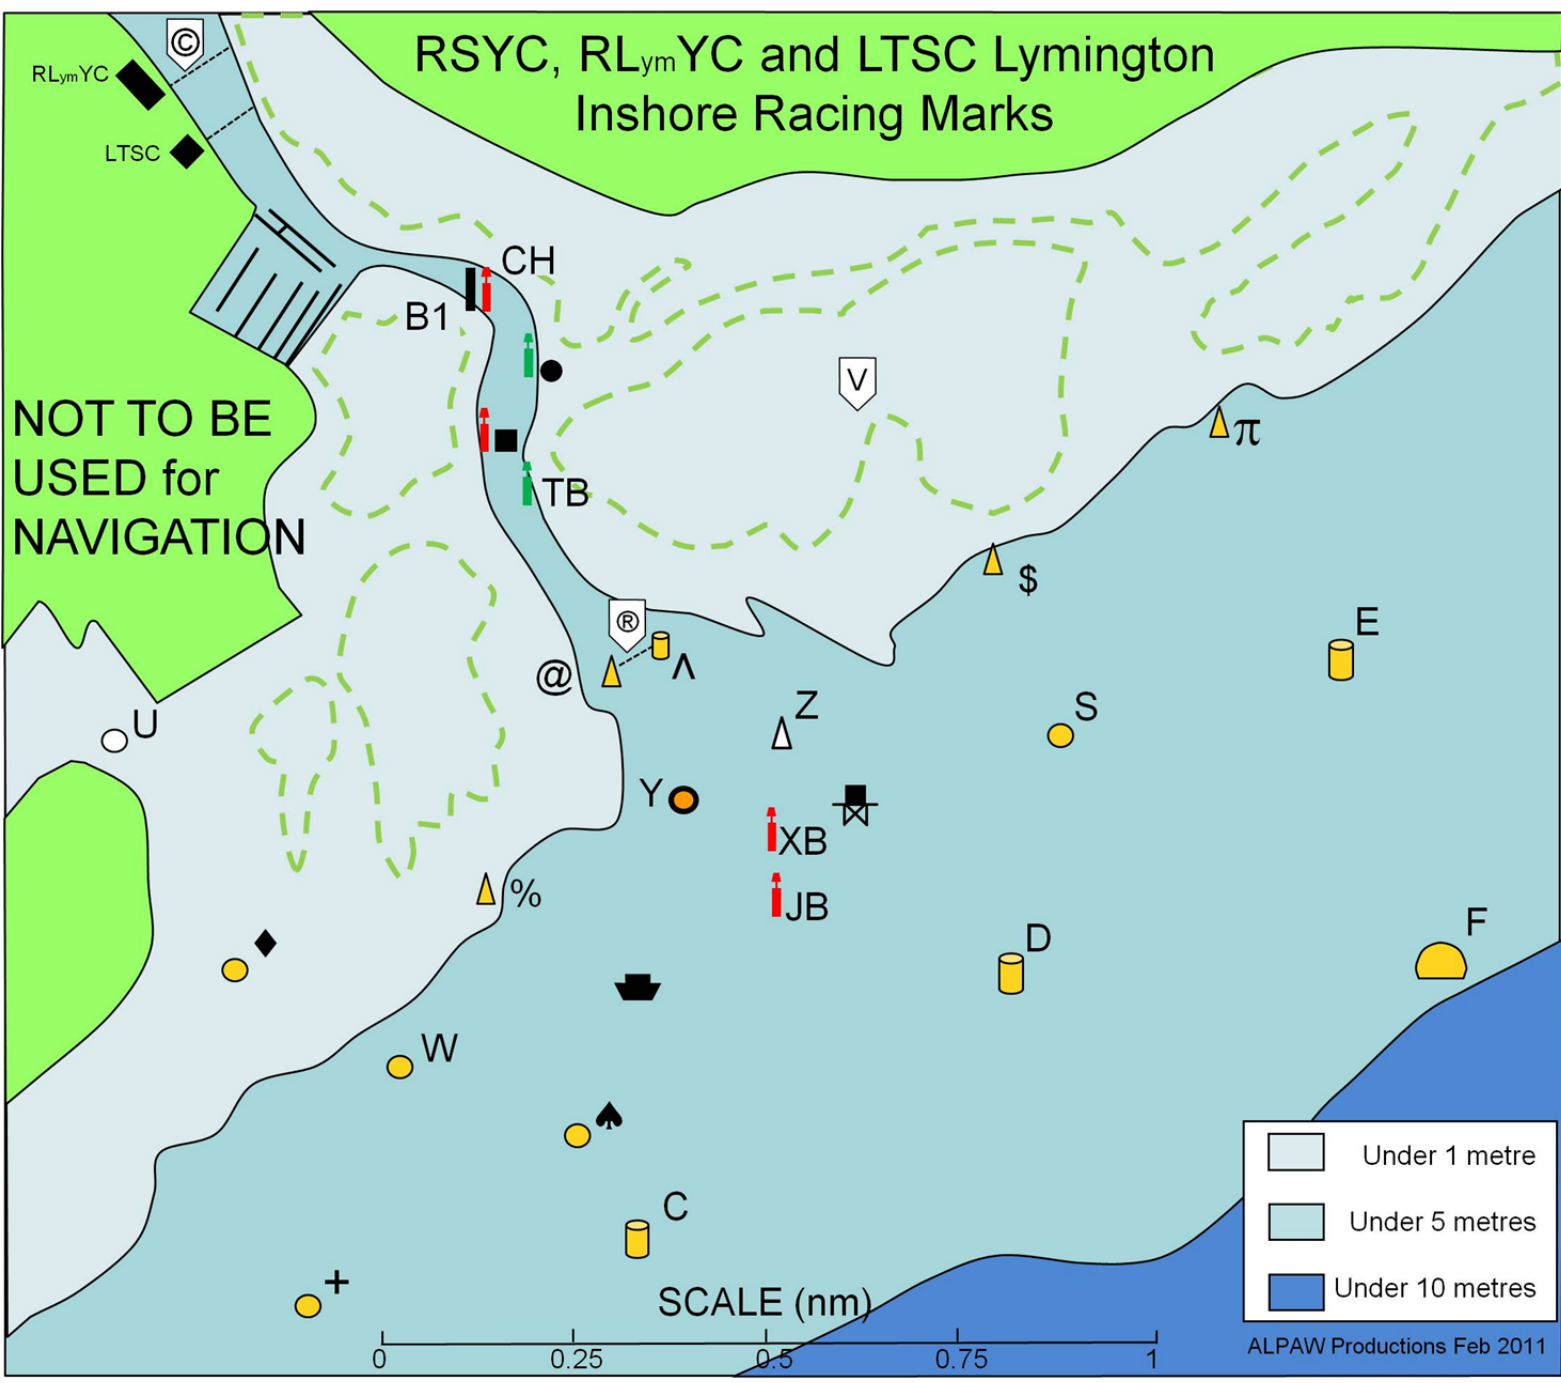

# RSYC, RL<sub>ym</sub>YC and LTSC Lymington Inshore Racing Marks

NOT TO BE USED for NAVIGATION

- C Oxy (Colten)
- D R Lym (Yacht Haven)
- E Pylewell (Moore Blatch)
- F Berthon
- M = Orange
- N = Black
- P = Blue
- Q = Yellow
- S East Mark (Sanders Sails)
- U White Mark in Oxey Lake
- V Pylewell Island
- W Walbank
- Y Black & Orange
- Z Black & White (Ropewalk Marine)
- Gate
- @ W.Reach (Nick Cox Chandlery)
- ^ East Reach
- Enticott Post
- Seymour's Post
- TB Tar Barrel
- XB Cross Boom
- JB Jack in the Basket
- ® River Gate
- ⚓ Baverstock
- ♠ West Mark (Scott Bailey)
- + Plus Mark (BHG)
- π Pylewell Inner
- % West Inner
- \$ East Inner (Towergate Mardon)
- ◆ Oxey Entrance
- © Club Finish Line

These marks may be inflatable or dan-buoys with coloured flags.

ALPAW Productions Feb 2011

MARK 1	P/S	MARK 2	P/S	MARK 3	P/S	MARK 4	P/S	MARK 5	P/S
MARK 6	P/S	MARK 7	P/S	MARK 8	P/S	MARK 9	P/S	MARK 10	P/S