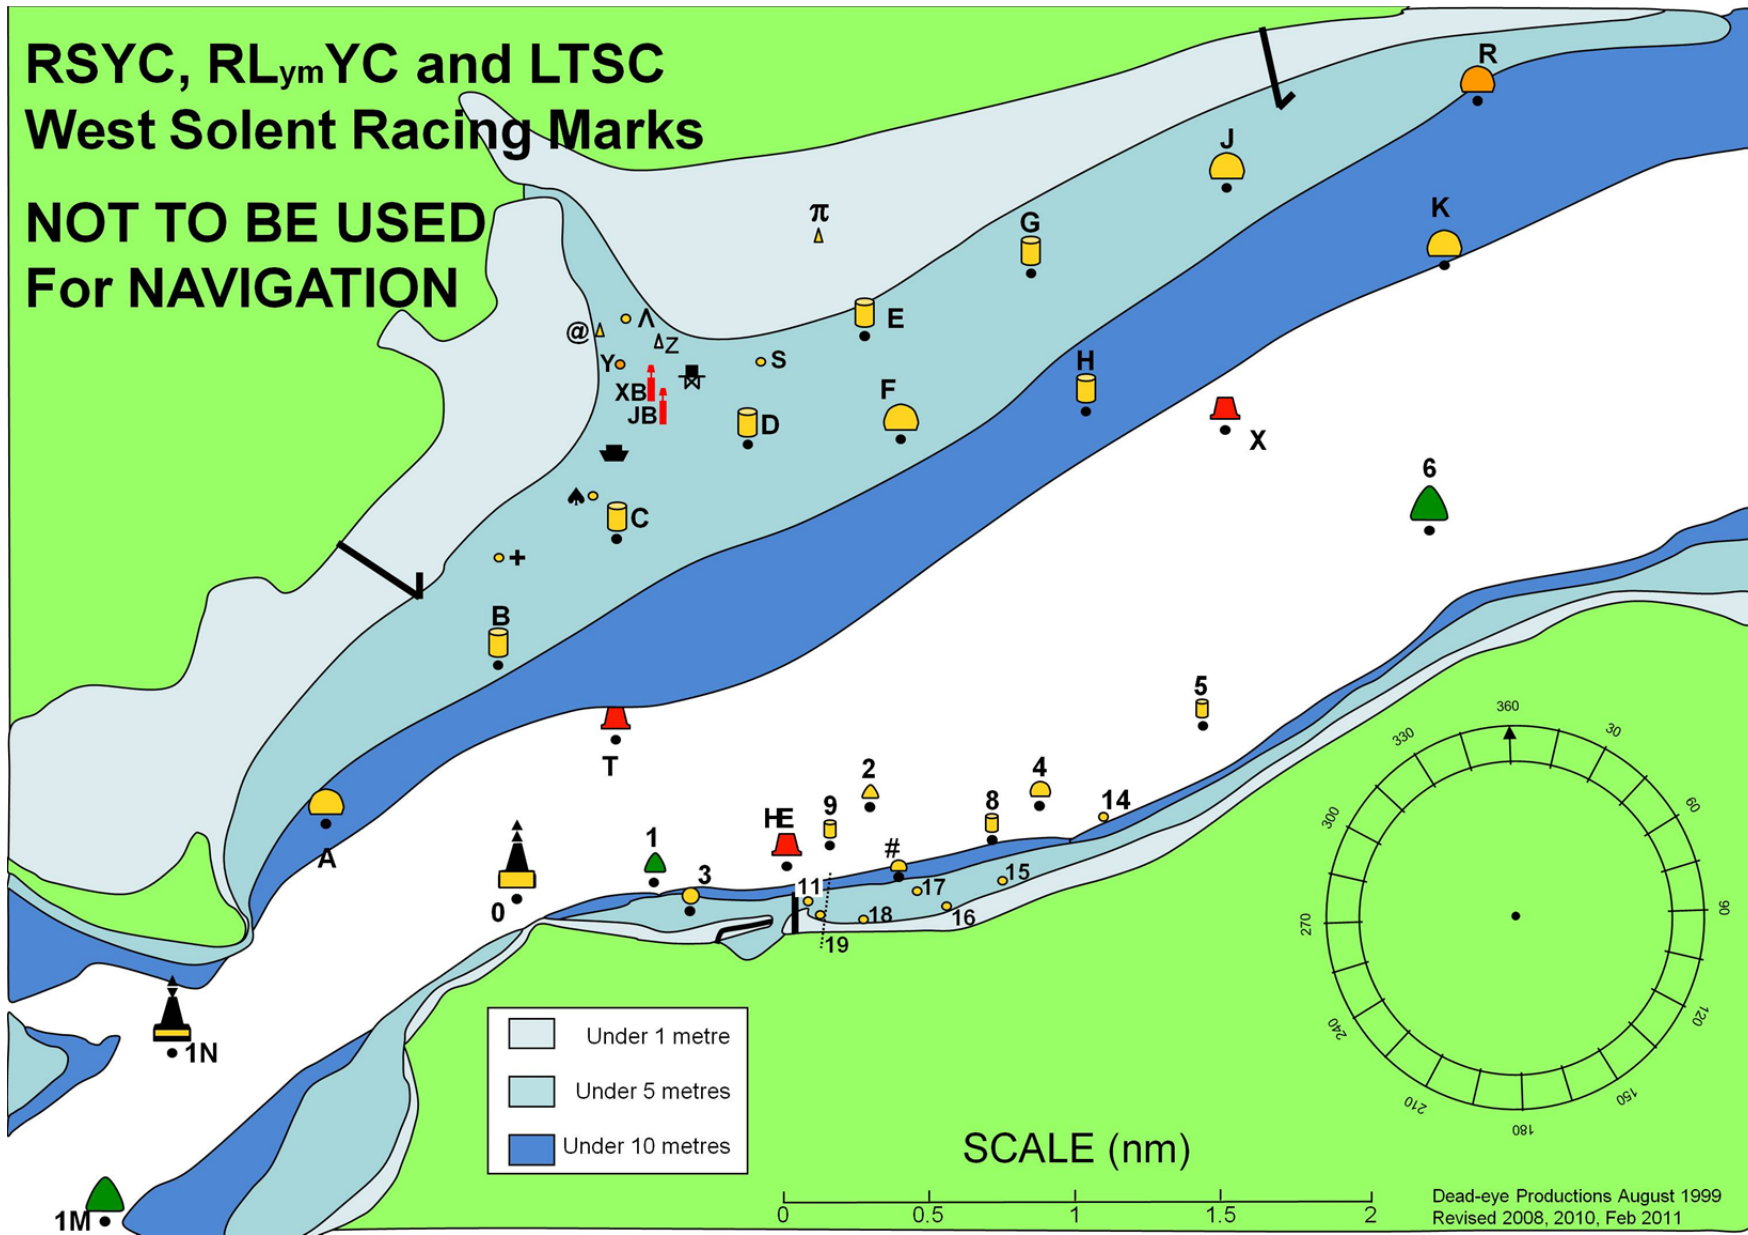

RSYC, RL_{ym}YC and LTSC West Solent Racing Marks

**NOT TO BE USED
For NAVIGATION**

- A Hurst (Echopilot)
- B Pennington (Dunford)
- + Plus Mark (BHG)
- ♠ West Mark (Scott Bailey)
- C Oxey (COLTEN)
- @ West Reach (Nick Cox Chandlery)
- D Royal Lym (Yacht Haven)
- XB Cross Boom,
- Λ East Reach
- E Pylewell (MooreBlatch)
- π Pylewell Inner
- F Berthon
- G Tanners (RIB-it.com)
- H Jackson (Paul Jackson)
- K Quod Possumus!
- J Sowley (Folkboats UK)
- R Durns (Aquaspec)
- S East Mark (Sanders Sails)
- T Lymington Bank
- X Solent Bank
- Y Black & Orange
- Z Black & White (Ropewalk Marine)

- 1 Black Rock
- 2 George Hotel
- 4 BWM (BW Moorings)
- 5 Wadworth 6X,
- 6 Hamstead Ledge
- 8 Bouldnor (On The Rocks)
- 9 R Sol ODM (Charles Stanley)
- HE East Fairway Buoy,

- M Movable Mark Orange
- N Movable Mark Black
- P Movable Mark Blue
- Q Movable Mark Yellow
- Gate

- ♣ LTSC Baverstock
- ♠ R.Lym Starting Platform

Dead-eye Productions August 1999
Revised 2008, 2010, Feb 2011

MARK 1	P/S	MARK 2	P/S	MARK 3	P/S	MARK 4	P/S	MARK 5	P/S
MARK 6	P/S	MARK 7	P/S	MARK 8	P/S	MARK 9	P/S	MARK 10	P/S