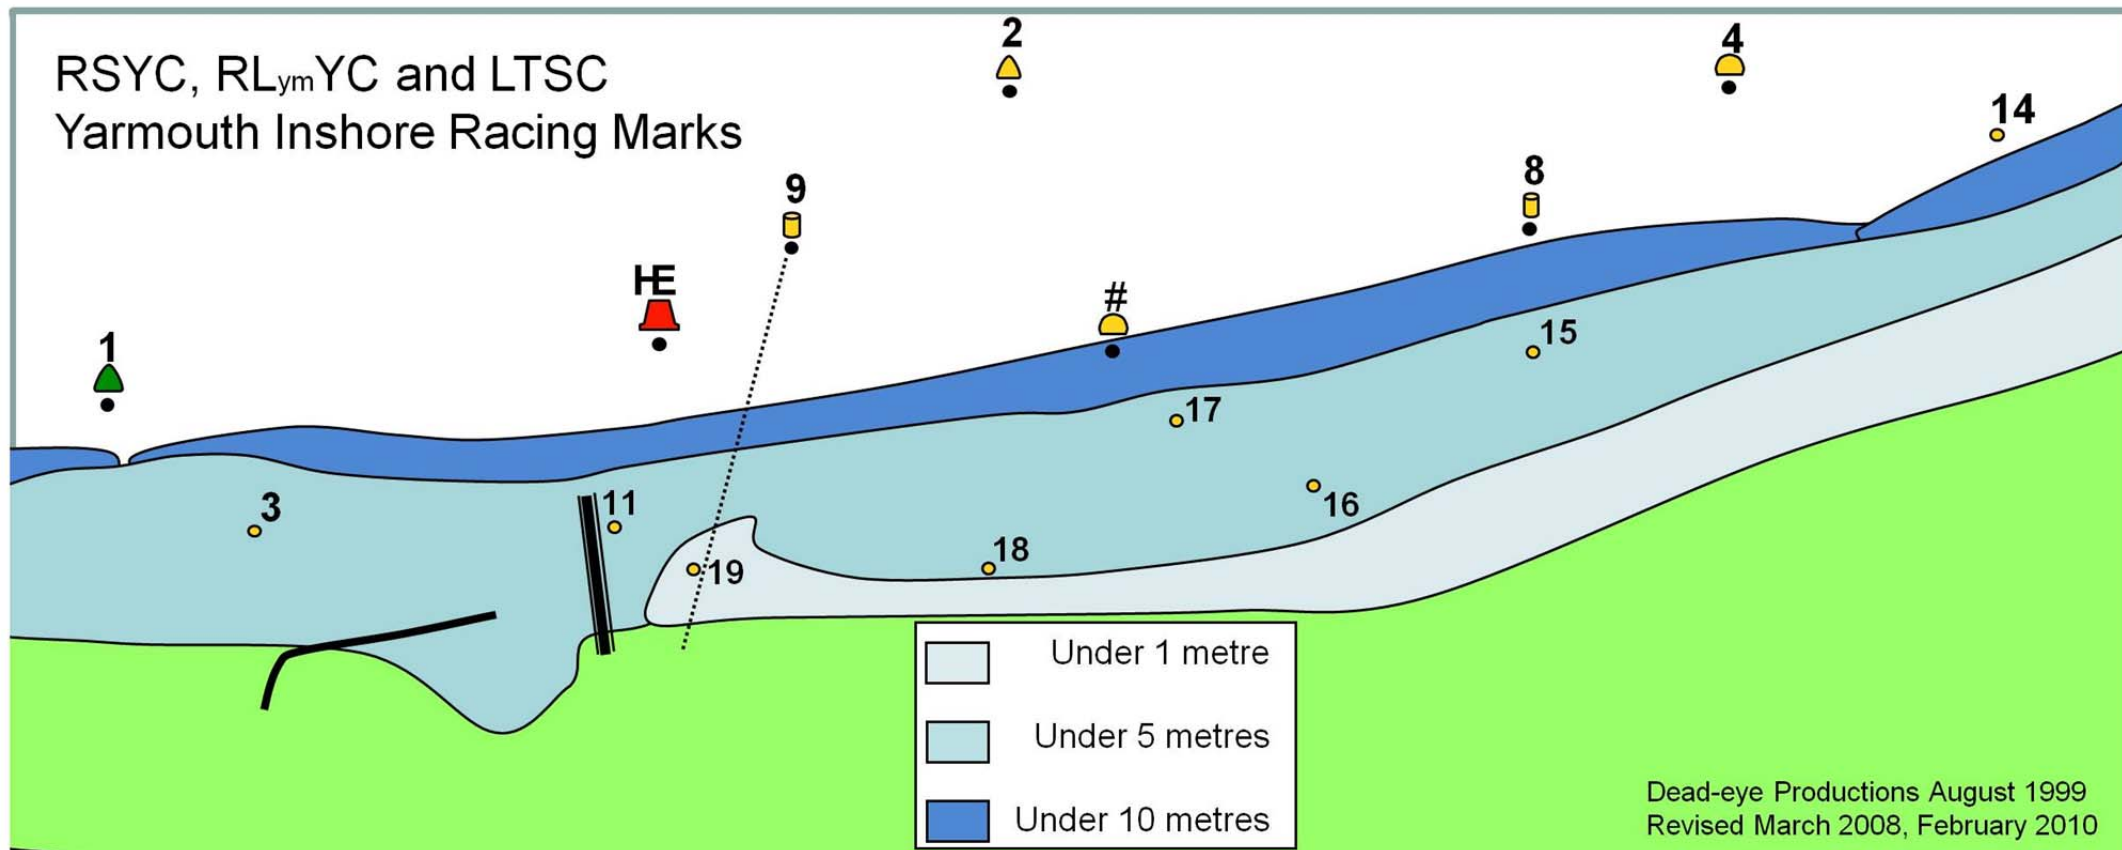

# RSYC, RL<sub>ym</sub>YC and LTSC Yarmouth Inshore Racing Marks

- |    |                                 |    |             |
|----|---------------------------------|----|-------------|
| 1  | Black Rock                      | 11 | Pier        |
| 2  | George Hotel (The George Hotel) | 14 | Stone pier  |
| 3  | Harbour                         | 15 | Hallmark    |
| 4  | BWM (BW Moorings)               | 16 | St Swithins |
| 8  | Bouldnor (On The Rocks)         | 17 | Camel       |
| 9  | R Sol YC ODM (Charles Stanley)  | 18 | Mount       |
| HE | East Fairway Buoy               | 19 | Dinghy ODM  |
| #  | Towers                          |    |             |

MARK 1	P/S	MARK 2	P/S	MARK 3	P/S	MARK 4	P/S	MARK 5	P/S
MARK 6	P/S	MARK 7	P/S	MARK 8	P/S	MARK 9	P/S	MARK 10	P/S